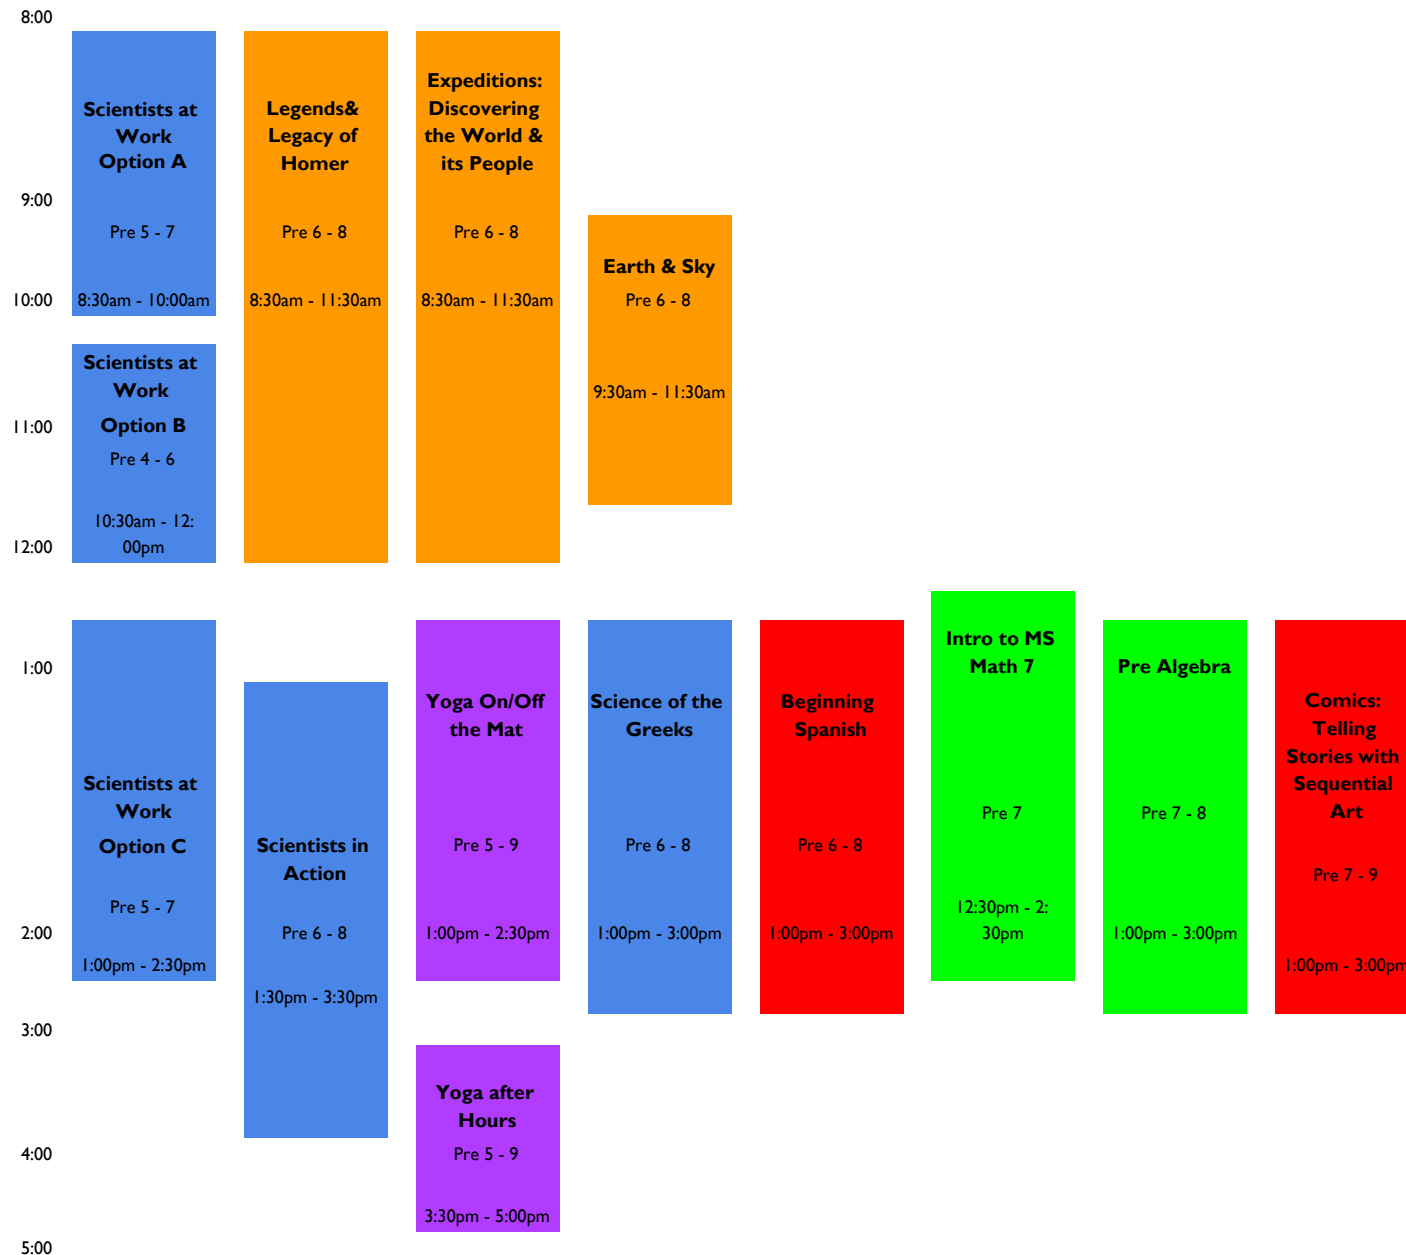

## AM Pods 8:30 a.m. - 11:30 a.m.

## PM Pods 12:30pm - 3:30pm

\*For Learning Pod descriptions and pricing, please refer to the 2021 ViewBook.

**Mid-School Enrichment 8:30 a.m. - 5:00 p.m.**

\*For Learning Pod descriptions and pricing, please refer to the 2021 ViewBook.

**Extended Care AM Pods** 7:30am - 8:00am

7:00

8:00

9:00

10:00

11:00

12:00

1:00

2:00

**Extended Care PM Pods** 3:45 p.m. - 5:45 p.m.

3:00

4:00

5:00

6:00

\*For Learning Pod descriptions and pricing, please refer to the 2021 ViewBook.