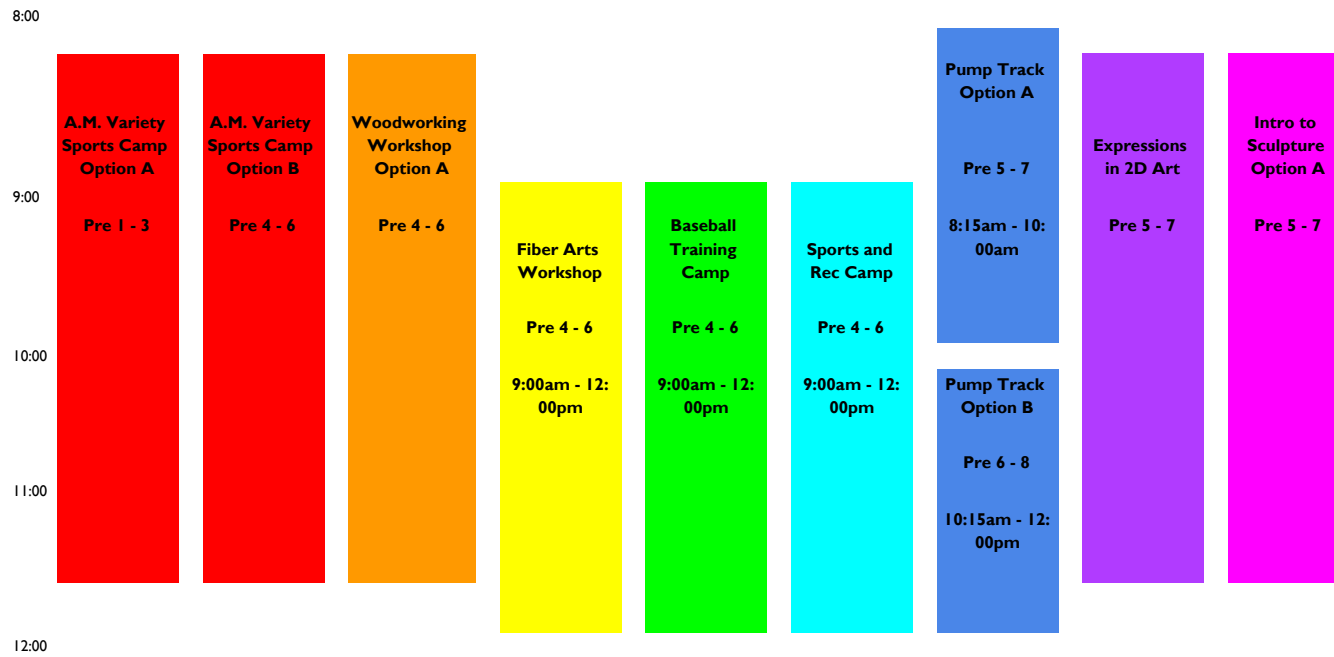

**Full Day Pods** 8:00am - 3:30pm

\*For Learning Pod descriptions and pricing, please refer to the 2021 ViewBook.

## AM Pods 8:30 a.m. - 11:30 a.m.

## PM Pods 12:30pm - 3:30pm

\*For Learning Pod descriptions and pricing, please refer to the 2021 ViewBook.

**Mid-School Enrichment 8:30 a.m. - 5:00 p.m.**

\*For Learning Pod descriptions and pricing, please refer to the 2021 ViewBook.

2:00

**Extended Care PM Pods** 3:45 p.m. - 5:45 p.m.

3:00

4:00

5:00

6:00

\*For Learning Pod descriptions and pricing, please refer to the 2021 ViewBook.