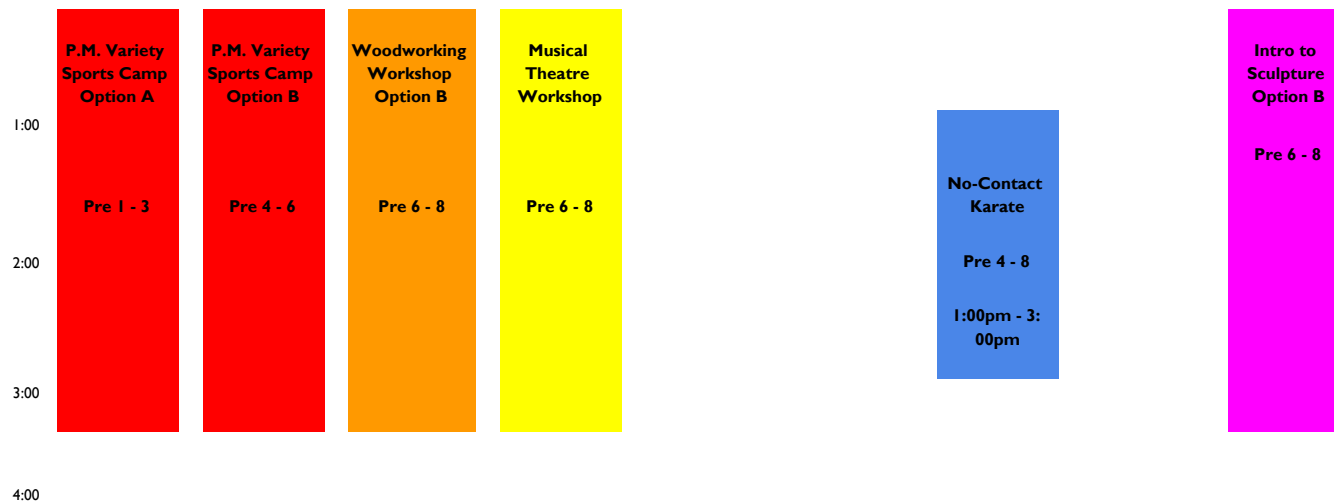

**Full Day Pods** 8:00am - 3:30pm

\*For Learning Pod descriptions and pricing, please refer to the 2021 ViewBook.

## PM Pods 12:30pm - 3:30pm

\*For Learning Pod descriptions and pricing, please refer to the 2021 ViewBook.

**Mid-School Enrichment 8:30 a.m. - 5:00 p.m.**

\*For Learning Pod descriptions and pricing, please refer to the 2021 ViewBook.

2:00

**Extended Care PM Pods** 3:45 p.m. - 5:45 p.m.

3:00

4:00

5:00

6:00

\*For Learning Pod descriptions and pricing, please refer to the 2021 ViewBook.