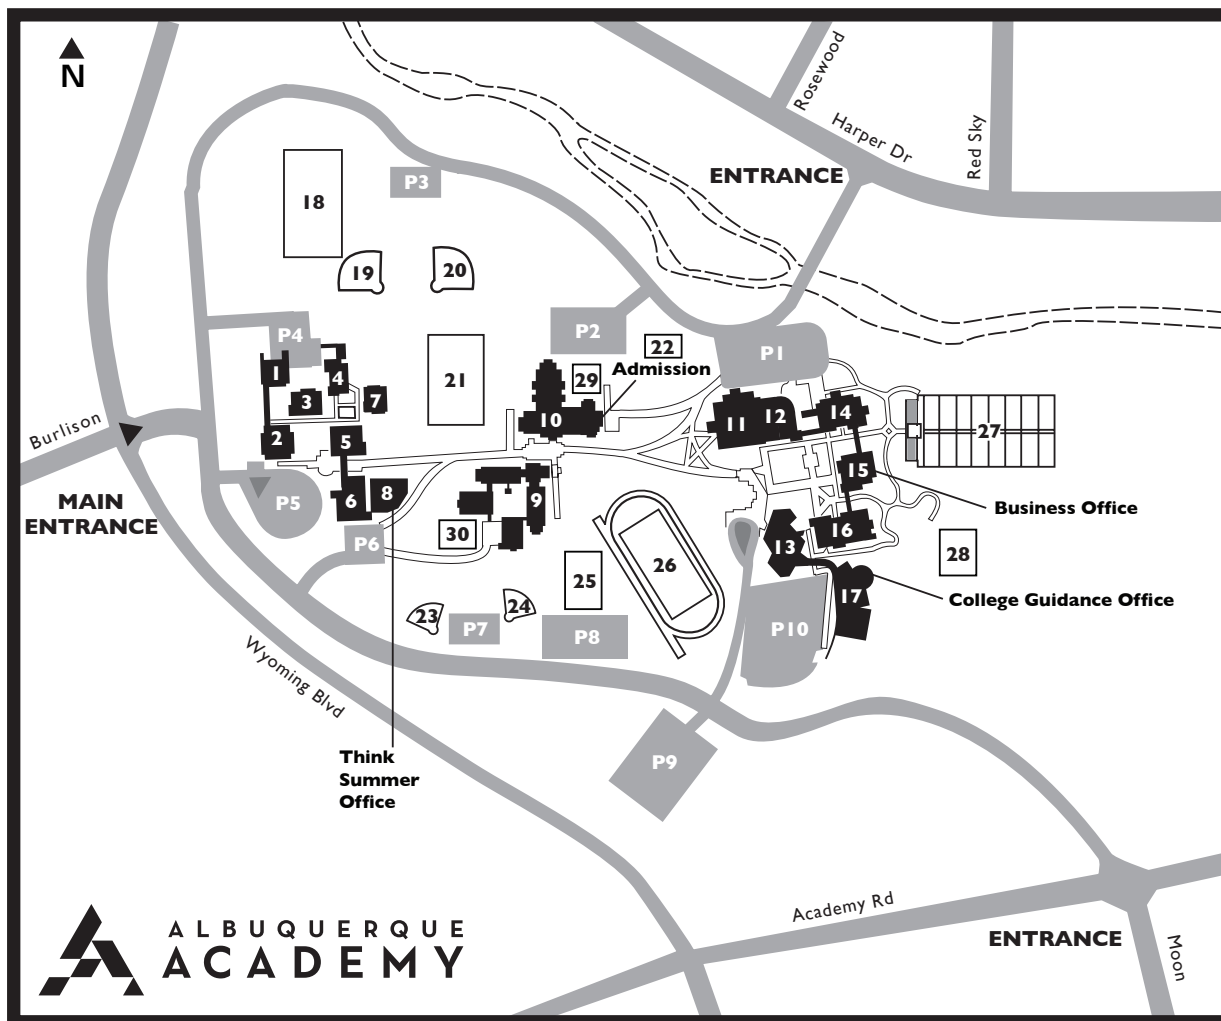

CAMPUS MAP 6400 Wyoming Blvd. NE

West Campus Middle School (Grades 6-7)

1. Visual Arts
2. Multipurpose Center
3. Sixth Grade
4. West Campus Dining Hall
5. 6-7 Administration
6. West Gymnasium
7. Seventh Grade
8. Natatorium, Think Summer Office

Central Campus

9. Science Center
10. Simms Library
Head of School, Admission, Alumni,
Advancement, Communications
29. Japanese Memorial Garden
30. Desert Oasis Teaching Garden

East Campus Upper School (Grades 8-12)

11. East Gymnasium
Mail/Copy Center, ID Cards
12. East Campus Dining Hall
13. Simms Center for the
Performing Arts
14. McKinnon Hall
15. East Administration
16. Brown Hall
17. Music Building

Parking

P1 through P10

Athletic Fields

18. Middle Soccer Field
19. JV Baseball Field
20. Marburger
Baseball Field
21. Upper Soccer Field
22. Football Practice Field
23. Varsity Softball Field
24. JV Softball Field
25. Varsity Football
Practice Field
26. Richard A. Harper
Memorial Field
27. Tennis Courts
28. Cross Country Course