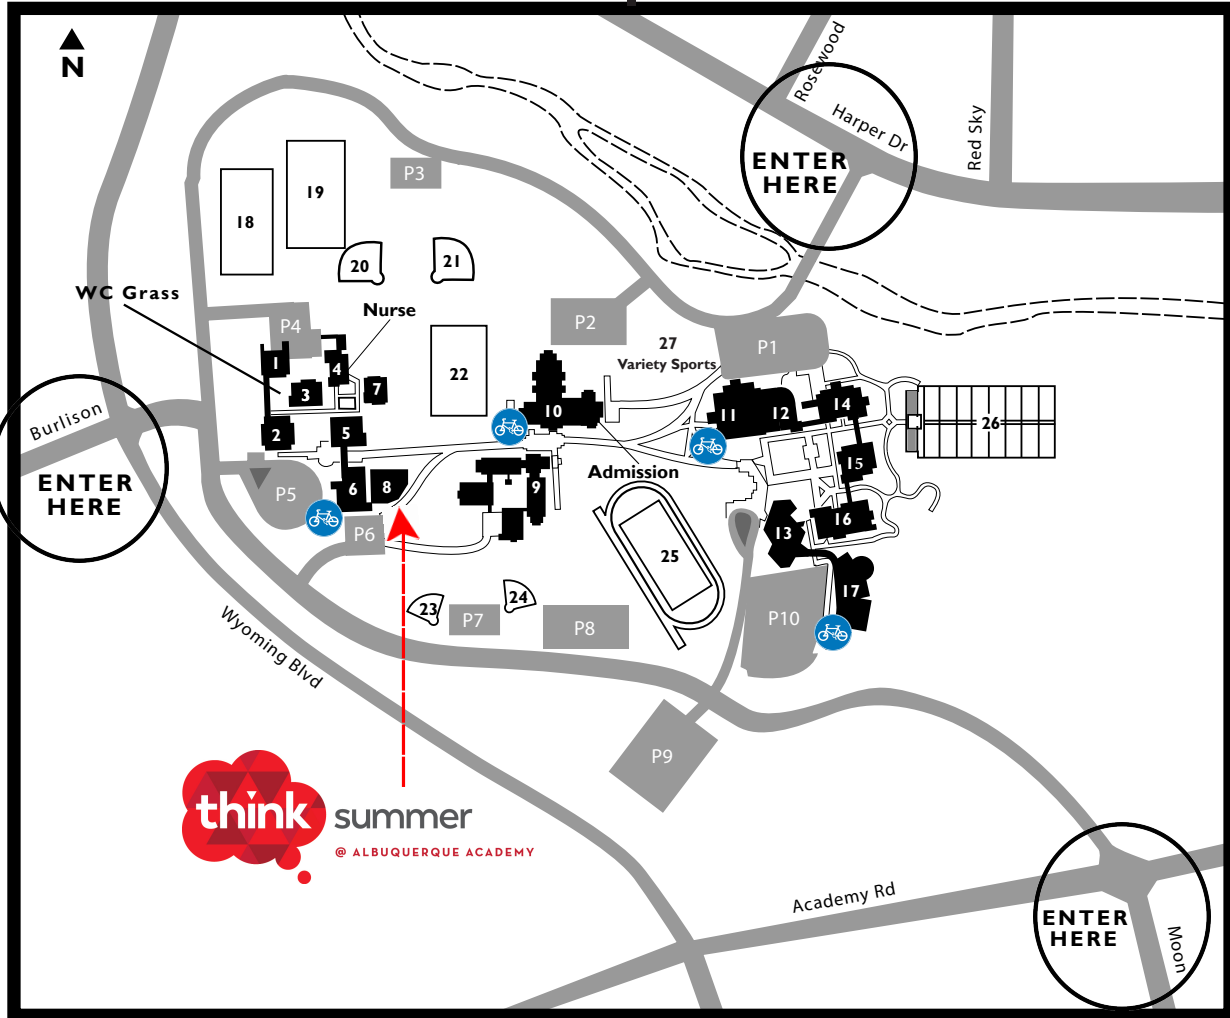

WEST EAST

campus map

West Campus Middle School

1. Visual Arts / VI - V10
2. Multiple Purpose Room / 40s; WC Lab
3. Sixth Grade / 60s; 6THGR
4. West Dining Hall / WCDH
5. 6-7 Administration / 80s
6. West Gymnasium / WCGYM
7. Seventh Grade / 70s; 7THGR
8. Natatorium (Pool) and Think Academy Office

Central Campus

9. Science Center / S100s-S200s
10. Simms Library - Administration / L100s; LIBR

East Campus Upper School

11. East Gymnasium / EC Gym; AUX
12. East Dining Hall / ECDH
13. Simms Center for the Performing Arts /SIMMS; SIMMS Dance; Simms LT
14. McKinnon Hall / MK 100s-200s
15. East Campus Bookstore - Admin Offices
16. Brown Hall / BH300s-BH400s
17. Music Building / M100s

Athletic Fields

18. Lower Soccer Field
19. Middle Soccer Field
20. JV Baseball Field
21. Marburger Baseball Field
22. Upper Soccer Field
23. Varsity Softball Field
24. JV Softball Field
25. Richard A Harper Memorial Field
26. Tennis Courts / TNSCT
27. EC Gym Field / Variety Sports

Parking

P1 through P10

Bicycle Rack

PARKING, DROP-OFF, PICK-UP

P1 East Campus - North Lot

- All Star Day Camp pre-grades 1-3 & 4-6
- AM / PM Variety Sports Camp pre-grades 1-3 & 4-6

P4 West Campus - Visual Arts Lot